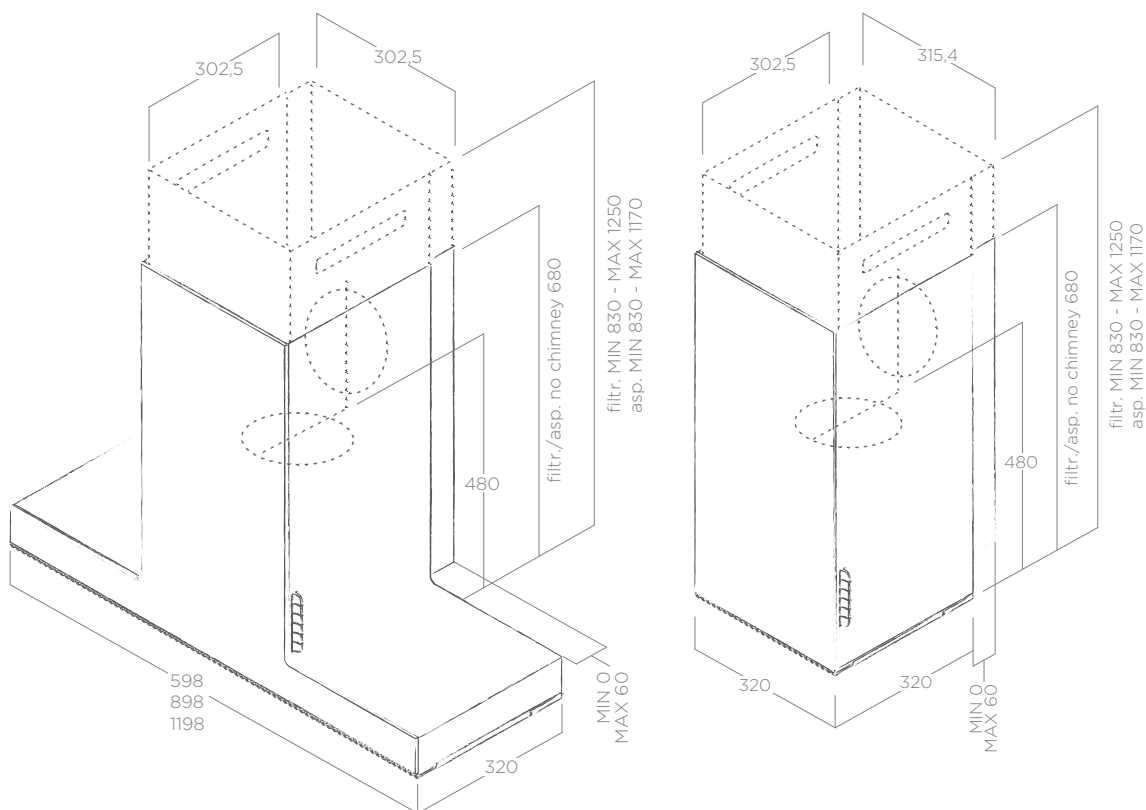

HAIKU

DESIGN FABRIZIO CRISÀ

AWARDS

SILENCE

SPECIAL MATERIAL

WALL

BACK ASPIRATION

LONG LIFE FILTER

CM 60

CM 65

ISLAND VERSION P. 117

VERSION EN ILOT P. 117

TECHNICAL FEATURES INFORMATIONS TECHNIQUES

Size Dimensions	32 - 60 - 90 - 120 cm
Version Version	Duct-out Extraction
Finish Finition	Black glass, white Krypton, cement effect stonewear, stainless steel Verre noir, Krypton blanc, Grès effet ciment, Acier inox

LIGHTING ECLAIRAGE

Type Type	Strip Led 1x7 W
Intensity Intensité	281 LUX
Temperature Température	3500 K

PERFORMANCE PERFORMANCE

Controls Commandes	3S+2B Touch Control Commandes Tactiles 3V+2I
Min-max airflow Aspiration min-max	300 - 1000 m³/h
Min-Max noise level Niveau sonore min-max	32 - 52 db(A)
Total absorption Absorption totale	260 W
Duct size Sortie	150 mm

Possibility for installation in extraction or filtration mode, without the aid of the upper chimney, remaining within a height of 680 mm
Installation possible, en version aspiration ou filtrante, sans l'aide de la cheminée supérieure, en restant à une hauteur de 680 mm

Grease aluminium Filter included Filtre à graisse en aluminium inclus

ACCESSORIES ACCESSOIRES

Charcoal Filter Filtre à charbon	CFC0141529
Long Life Filter Filtre longue durée	CFC0141725

More details on next page
Plus de détails page suivante

MODELS MODELES

HAIKU BL/A/32	PRF0146263
HAIKU WH/A/32	PRF0146267
HAIKU CONCRETE/A/32	PRF0146258
HAIKU IX/A/32	PRF0146254
HAIKU BL/A/60	PRF0146264
HAIKU WH/A/60	PRF0146268
HAIKU CONCRETE/A/60	PRF0146259
HAIKU IX/A/60	PRF0146255
HAIKU BL/A/90	PRF0146265
HAIKU WH/A/90	PRF0146269
HAIKU CONCRETE/A/90	PRF0146260
HAIKU IX/A/90	PRF0146256
HAIKU BL/A/120	PRF0146266
HAIKU WH/A/120	PRF0146270
HAIKU CONCRETE/A/120	PRF0146261
HAIKU IX/A/120	PRF0146257