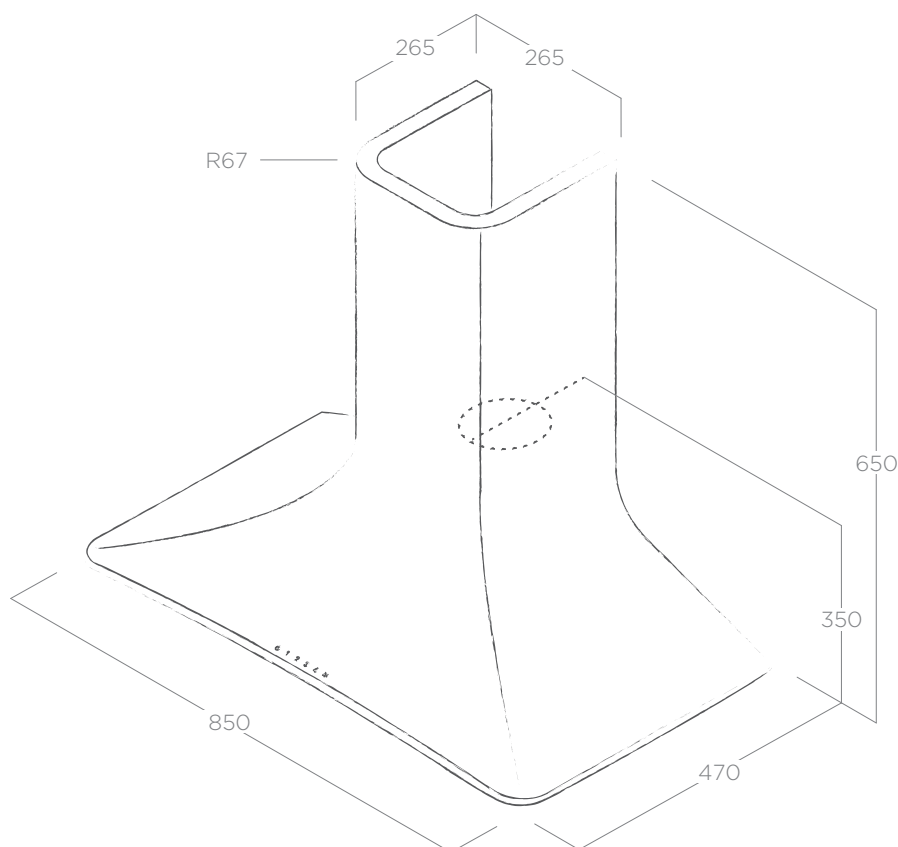

SWEET CAST IRON

SWEET

DESIGN FABRIZIO CRISÀ

AWARDS

TECHNICAL FEATURES INFORMATIONS TECHNIQUES

Size Dimensions	85 cm
Version Version	Filtering Recyclage
Finish Finition	Painted: matt white, matt umber, ivory, matt copper, peltrox, cast iron peint: Blanc mat, taupe mat, ivoire, effet cuivre mat, peltrox, fonte

LIGHTING ECLAIRAGE

Type Type	Strip Led 1x7 W
Intensity Intensité	203 LUX
Temperature Température	4000 K

PERFORMANCE PERFORMANCE

Controls Commandes	3S+B Touch Control Commandes Tactiles 3V+I
Min-max airflow Aspiration min-max	300 - 900 m ³ /h
Min-Max noise level Niveau sonore min-max	50 - 65 db(A)
Total absorption Absorption totale	262 W
Duct size Sortie	150 mm