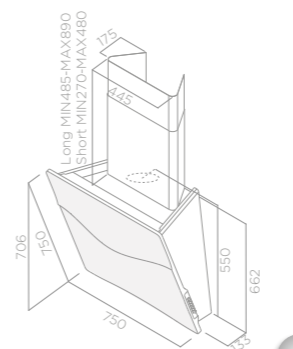

≥ 40 cm

≥ 60 cm

SENSOR TECHNOLOGY

TOP PERFORMANCE

DOUBLE BREATH

REVOLUTION FILTER

TUNE-WHITE

BACK ASPIRATION

EASY INSTALLATION

CONCETTO SPAZIALE

DESIGN FABRIZIO CRISÀ

p. 230

Size Dimensions	75 cm
Finish	White Cristalplant, black Cristalplant
Version	Recycling
Version	Recyclage

Controls	TOUCH CONTROL 3S+B (SENSOR)
Commandes	Commandes tactiles 3v+1 (capteur)
Lighting	STRIP LED 7w 2700-6000K
Eclairage	Strip Led 7w 2700-6000K
Min-max airflow	Débit d'air min-max 300-900 m³/h
Min-max noise level	Niveau Sonore min-max 30-54 db(A)
Tot. absorption	Tot. Puissance 317 W
Duct size	Sortie 150 mm
Aluminium grease filter and Revolution Filter included. See page 237.	
Filtre anti-graisse en aluminium et Révolution Filter inclus. Détails page 237.	