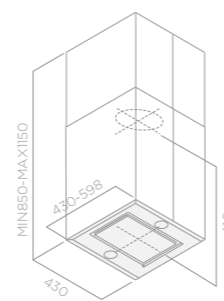

ICONIC
ISLAND MOUNTED

KUADRA ISLAND

Size Dimensions	43x43 cm; 43x60 cm
Finish	Stainless steel
Finition	Acier inox
Version	Duct out
Version	Evacuation

Controls	TOUCH CONTROL WITH DISPLAY 3S+I
Commandes	Commandes Tactiles 3V+I Écran Digital
Lighting	HALO 2x20w
Eclairage	Halo 2x20w
Min-max airflow Débit d'air min-max	300-800 m ³ /h
Min-max noise level Niveau Sonore min-max	48-62 db(A)
Tot. absorption Tot. Puissance	290 W
Duct size Sortie	150 mm
Grease filter aluminium	
Filtre anti-graisse en aluminium	